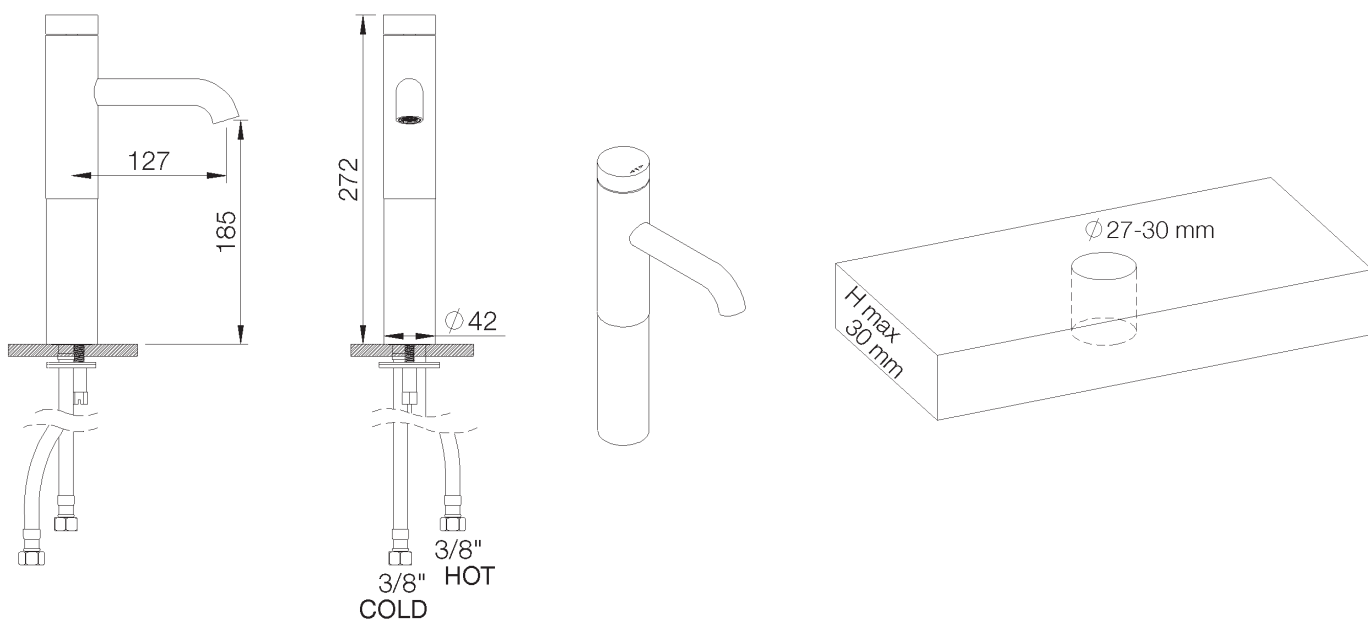

PRODUCT TECHNICAL SHEET

Collection : **TUNE**

Ref. : **4595.--.12**

Mitigeur de lavabo, modèle haut
Eéngreeps wastafelmengkraan, hoog model
Single-lever sink mixer, high model

Picture

Product details

Flow at 3 bar : Restricted 5,0 l/min

Internal mechanism : Mixer ceramic cartridge (90°)

Note : option rosette 55x3mm (8048.--.14)

Technical drawing

RAO.V01